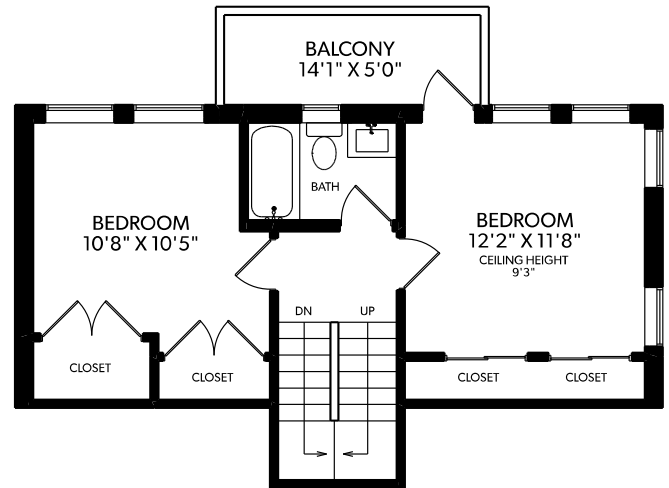

26 West 13<sup>th</sup> Avenue, Vancouver

Main Floor:	531 sq.ft.
Upper Floor:	333 sq.ft.
Lower Floor:	565 sq.ft.
<b>Total:</b>	<b>1429 sq.ft.</b>
Balconies:	134 sq.ft.

**UPPER FLOOR**

**MAIN FLOOR**

**LOWER FLOOR**