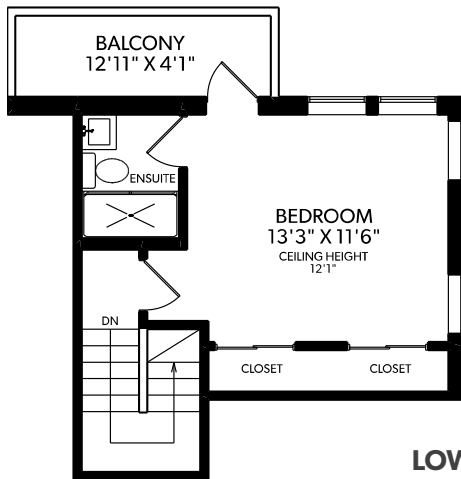

26 West 13<sup>th</sup> Avenue, Vancouver

Main Floor:	531 sq.ft.
Upper Floor:	333 sq.ft.
Lower Floor:	565 sq.ft.
<b>Total:</b>	<b>1429 sq.ft.</b>
Balconies:	134 sq.ft.

**UPPER FLOOR**

**MAIN FLOOR**

**LOWER FLOOR**