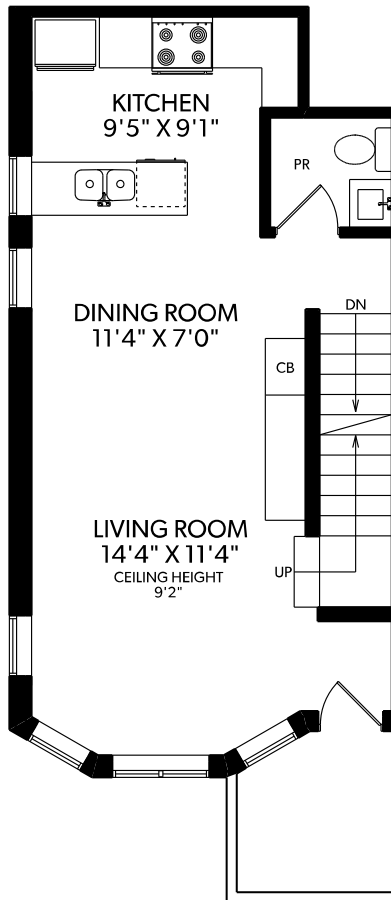

28 West 13<sup>th</sup> Avenue, Vancouver

Main Floor: 485 sq.ft.  
Upper Floor: 612 sq.ft.  
Lower Floor: 438 sq.ft.  
**Total: 1535 sq.ft.**

**UPPER FLOOR**

**MAIN FLOOR**

**LOWER FLOOR**