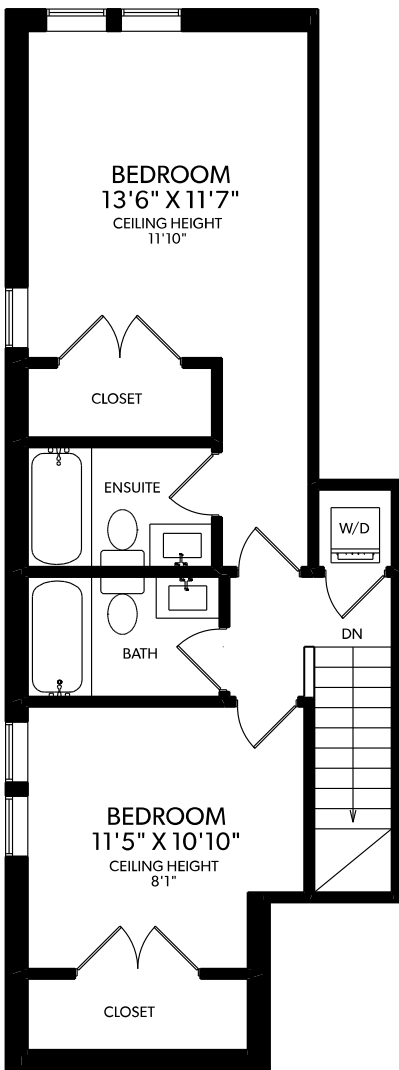

28 West 13<sup>th</sup> Avenue, Vancouver

Main Floor: 485 sq.ft.  
Upper Floor: 612 sq.ft.  
Lower Floor: 438 sq.ft.  
**Total: 1535 sq.ft.**

**UPPER FLOOR**

**MAIN FLOOR**

**LOWER FLOOR**