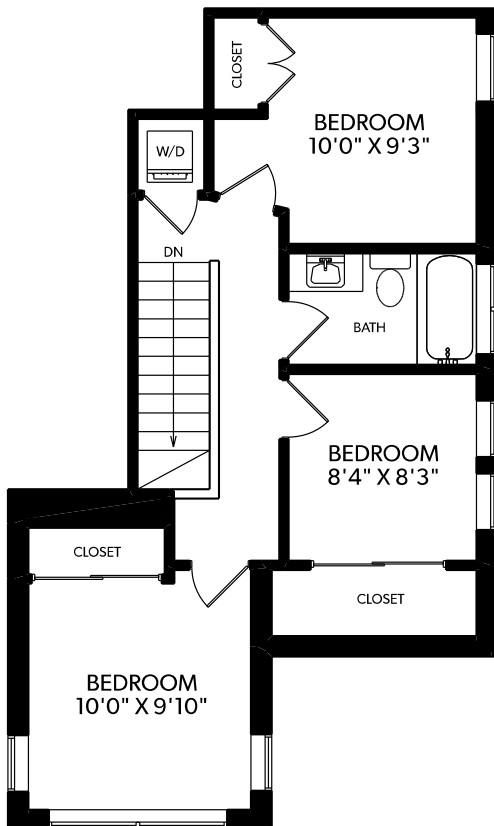

30 West 13th Avenue, Vancouver

Main Floor:	507 sq.ft.
Upper Floor:	583 sq.ft.
Lower Floor:	444 sq.ft.
Total:	1534 sq.ft.

UPPER FLOOR

MAIN FLOOR

LOWER FLOOR