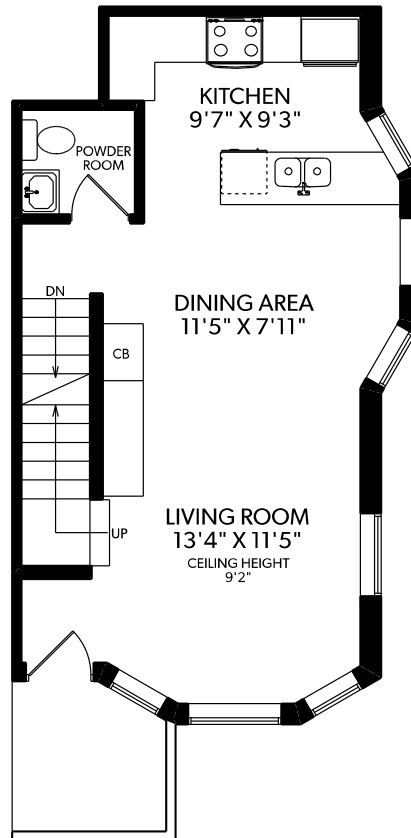

30 West 13th Avenue, Vancouver

Main Floor:	507 sq.ft.
Upper Floor:	583 sq.ft.
Lower Floor:	444 sq.ft.
Total:	1534 sq.ft.

UPPER FLOOR

MAIN FLOOR

LOWER FLOOR