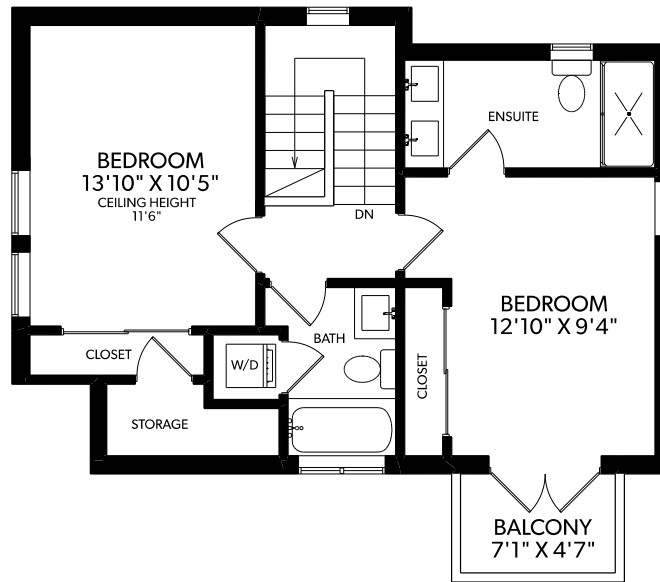

22 West 13<sup>th</sup> Avenue, Vancouver

Main Floor: 716 sq.ft.  
Upper Floor: 617 sq.ft.  
**Total: 1333 sq.ft.**  
Balconies: 52 sq.ft.

**UPPER FLOOR**

**MAIN FLOOR**